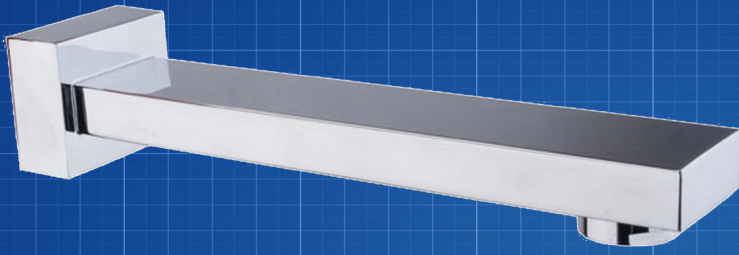

# Square

# Fixed Bath Spout

## FEATURES & BENEFITS

- Durable chrome finish
- Designed for easy installation
- Solid Brass construction for long life