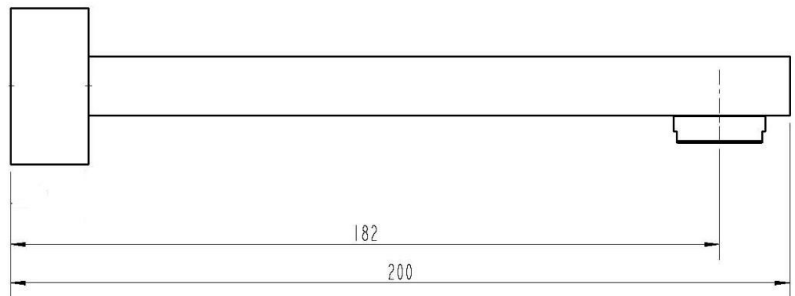

GUARANTEE

- All Alpine tapware come with
- 5 years on Tap body
- 2 years on cartridge
- 1 year on chrome finish
- 3 months on O-rings and Washers