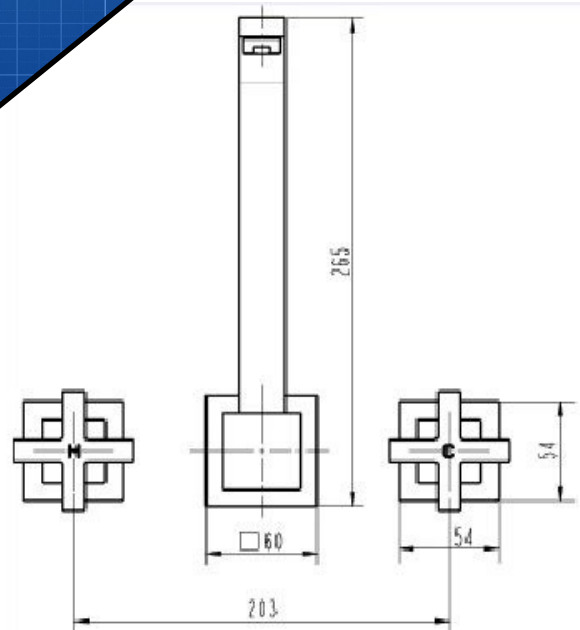

www.alpinekb.com.au