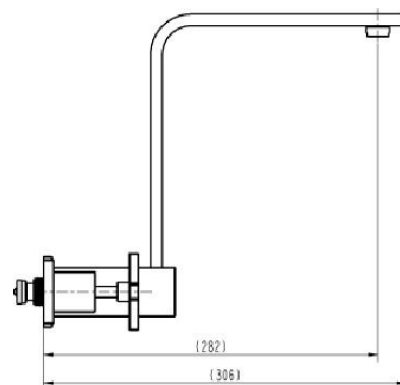

www.alpinekb.com.au