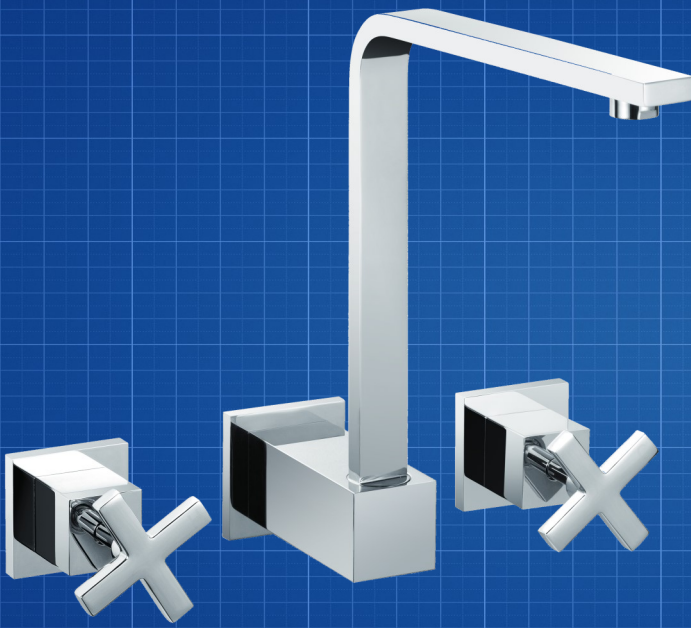

CP-F0241-2

Square Wall/Spa/Sink

FEATURES & BENEFITS

- Durable chrome finish
- Designed for easy installation
- Solid Brass construction for long life
- Ergonomic, easy grip solid lever handle

COLOUR

- Chrome Finish

MANUFACTURING MATERIALS

- Solid Brass Construction

GUARANTEE

- All Alpine tapware come with
- 5 years on Tap body
- 2 years on cartridge
- 1 year on chrome finish
- 3 months on O-rings and Washers

Dimensions and set-outs are correct at the time of publication, however the manufacturer/ distributor takes no responsibility for printing errors.