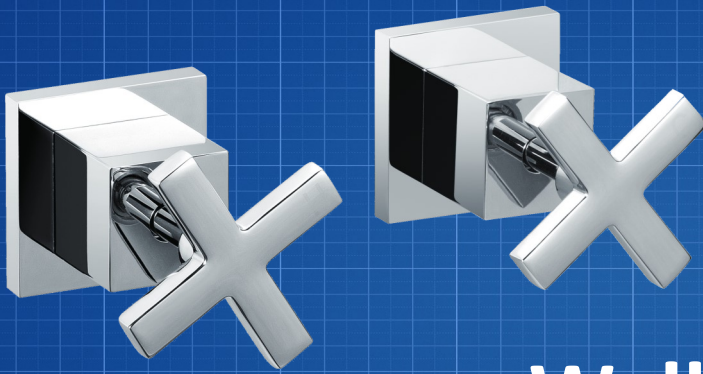

# Square

# Wall Top Assembly

## FEATURES & BENEFITS

- Durable chrome finish
- Designed for easy installation
- Solid Brass construction for long life
- Ergonomic, easy grip solid lever handle