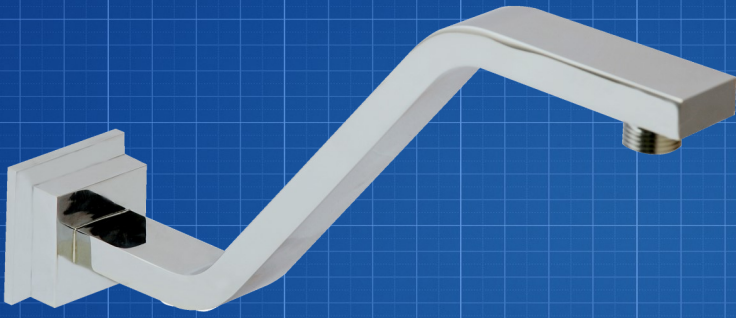

SH1002-1 Square Shower Arm

FEATURES & BENEFITS

- Durable chrome finish
- Designed for easy installation
- Solid Brass construction for long life
- Ergonomic, easy grip solid lever handle

COLOUR

- Chrome Finish

MANUFACTURING MATERIALS

- Solid Brass Construction

GUARANTEE

- All Alpine tapware come with
- 5 years on Tap body
- 2 years on cartridge
- 1 year on chrome finish
- 3 months on O-rings and Washers

Dimensions and set-outs are correct at the time of publication, however the manufacturer/ distributor takes no responsibility for printing errors.