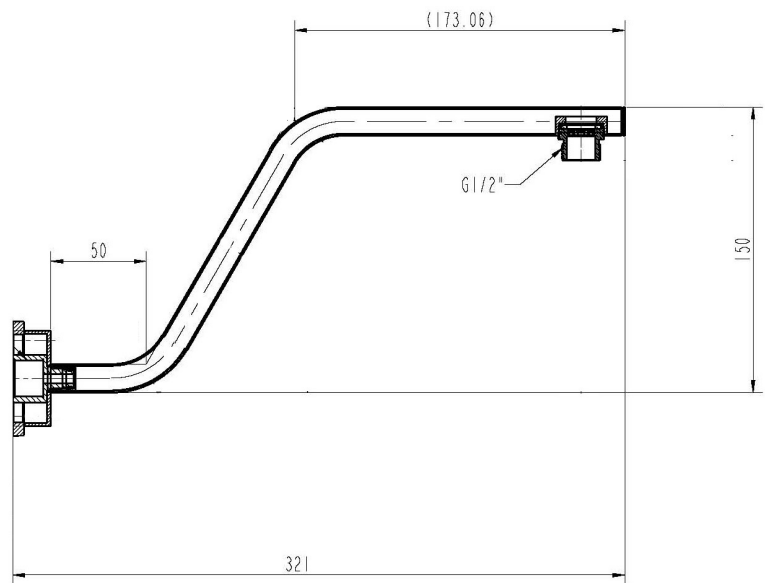

SH1002-1 Square Shower Arm

FEATURES & BENEFITS

- Durable chrome finish
- Designed for easy installation
- Solid Brass construction for long life
- Ergonomic, easy grip solid lever handle

COLOUR

- Chrome Finish

MANUFACTURING MATERIALS

- Solid Brass Construction

GUARANTEE

- All Alpine tapware come with
- 5 years on Tap body
- 2 years on cartridge
- 1 year on chrome finish
- 3 months on O-rings and Washers

Dimensions and set-outs are correct at the time of publication, however the manufacturer/ distributor takes no responsibility for printing errors.