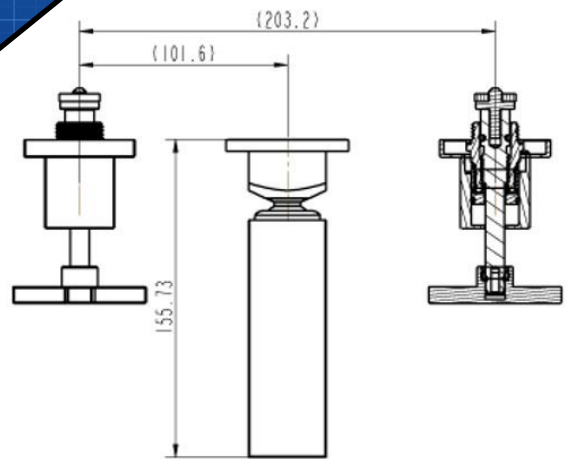

GUARANTEE

- All Alpine tapware come with
- 5 years on Tap body
- 2 years on cartridge
- 1 year on chrome finish
- 3 months on O-rings and Washers

Dimensions and set-outs are correct at the time of publication, however the manufacturer/ distributor takes no responsibility for printing errors.

The manufacturer/distributor reserves the right to vary specifications or delete