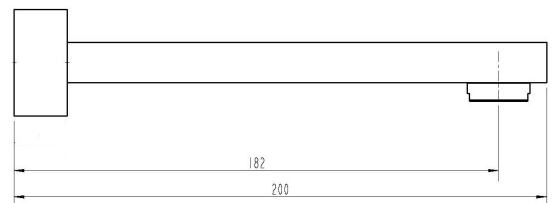

www.alpinekb.com.au