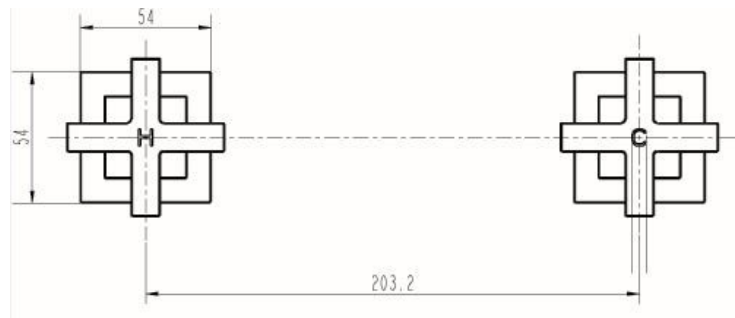

www.alpinekb.com.au