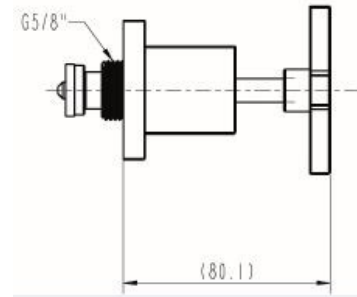

www.alpinekb.com.au