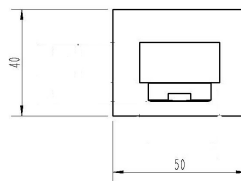

www.alpinekb.com.au