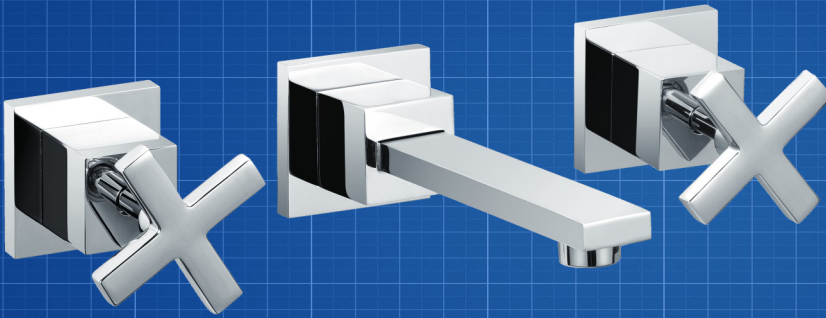

CP-F0251-2

Square Bath Set

FEATURES & BENEFITS

- Durable chrome finish
- Designed for easy installation
- Solid Brass construction for long life
- Ergonomic, easy grip solid lever handle

COLOUR

- Chrome Finish

MANUFACTURING MATERIALS

- Solid Brass Construction

GUARANTEE

- All Alpine tapware come with
- 5 years on Tap body
- 2 years on cartridge
- 1 year on chrome finish
- 3 months on O-rings and Washers

Dimensions and set-outs are correct at the time of publication, however the manufacturer/ distributor takes no responsibility for printing errors.