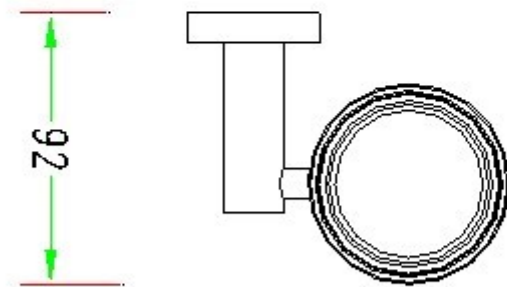

alpine

www.alpinekb.com.au