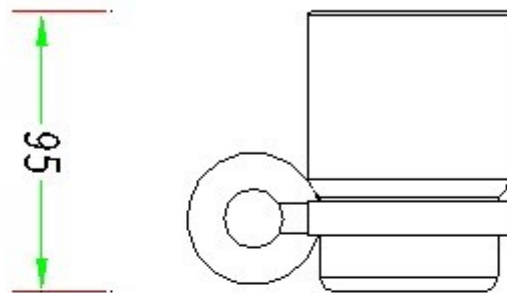

alpine

www.alpinekb.com.au