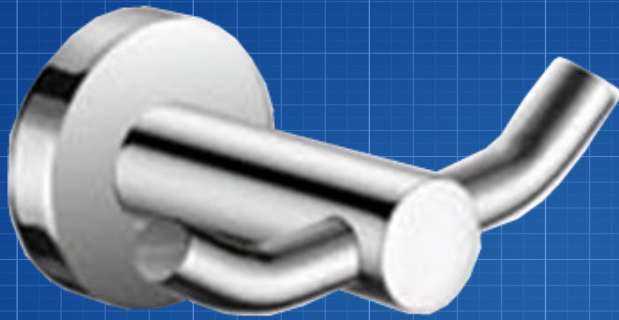

R5053

# Round Robe Hook

## FEATURES & BENEFITS

- Durable chrome finish
- Designed for easy installation
- Solid Brass construction for long life