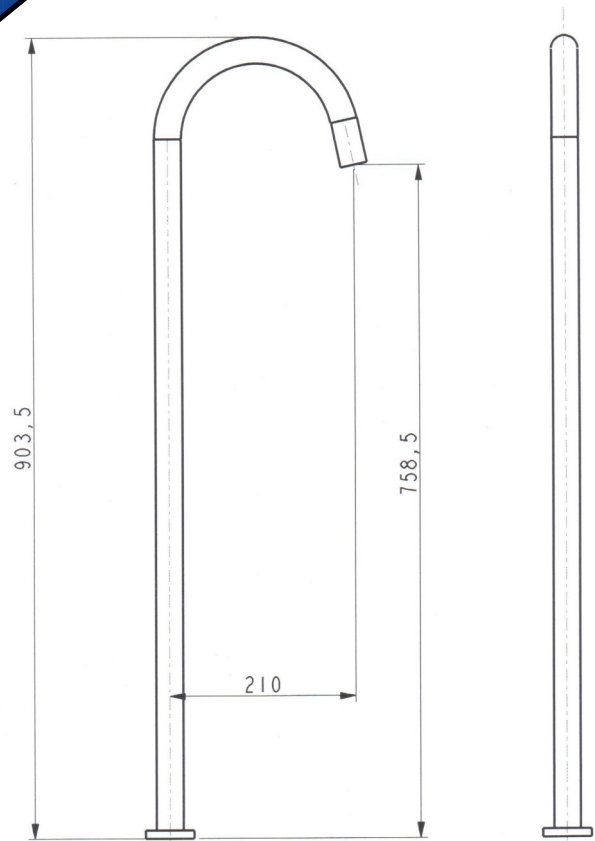

GUARANTEE

- All Alpine tapware come with
- 5 years on Tap body
- 2 years on cartridge
- 1 year on chrome finish
- 3 months on O-rings and Washers

Dimensions and set-outs are correct at the time of publication, however the manufacturer/ distributor takes no responsibility for printing errors.

The manufacturer/distributor reserves the right to vary specifications or delete models from their range without prior notification.