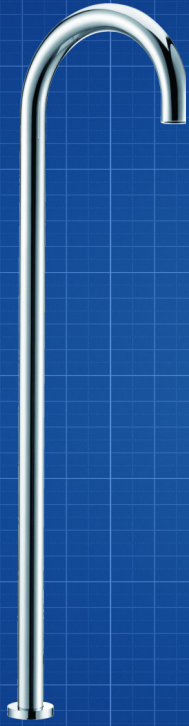

Q02.0385.0CP

Round Bath Spout

FEATURES & BENEFITS

- Durable chrome finish
- Designed for easy installation
- Solid Brass construction for long life

COLOUR

- Chrome Finish

MANUFACTURING MATERIALS

- Solid Brass Construction

GUARANTEE

- All Alpine tapware come with
- 5 years on Tap body
- 2 years on cartridge
- 1 year on chrome finish
- 3 months on O-rings and Washers

Dimensions and set-outs are correct at the time of publication, however the manufacturer/ distributor takes no responsibility for printing errors.