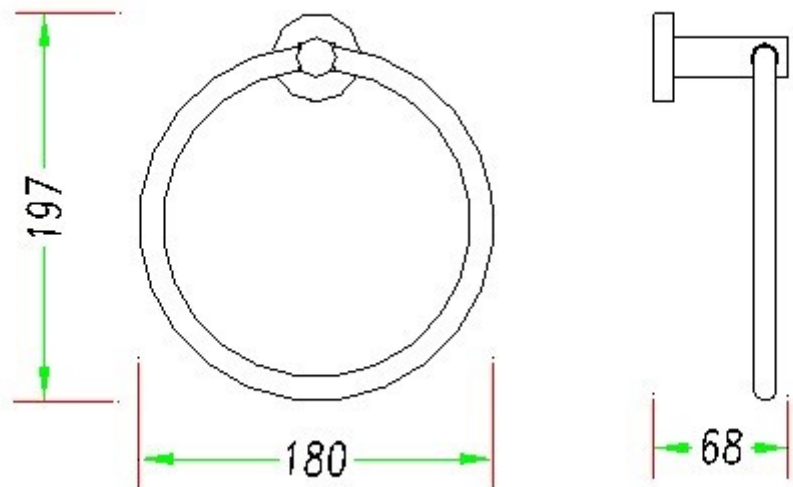

R5080

Round Towel Ring

FEATURES & BENEFITS

- Durable chrome finish
- Designed for easy installation
- Solid Brass construction for long life

COLOUR

- Chrome Finish

MANUFACTURING MATERIALS

- Solid Brass Construction