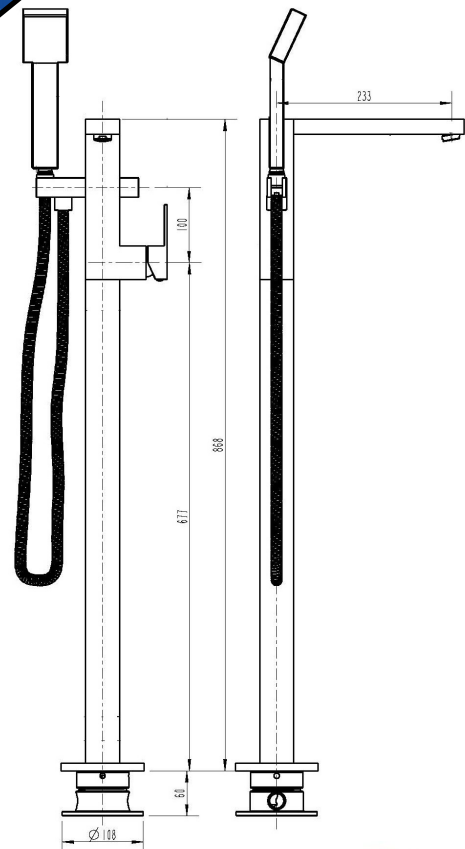

GUARANTEE

- All Alpine tapware come with
- 5 years on Tap body
- 2 years on cartridge
- 1 year on chrome finish
- 3 months on O-rings and Washers

Dimensions and set-outs are correct at the time of publication, however the manufacturer/ distributor takes no responsibility for printing errors.

The manufacturer/distributor reserves the right to vary specifications or delete models from their range without prior notification.