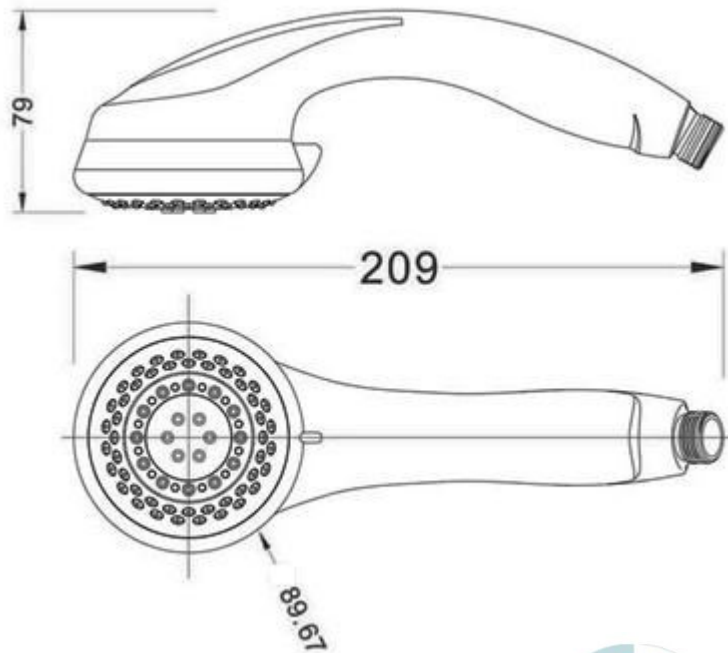

805.11.10 Charli Hand Shower

FEATURES & BENEFITS

- Durable chrome finish
- Designed for easy installation
- Solid Brass construction for long life
- Ergonomic, easy grip solid lever handle
- Ceramic disc mixer cartridge for precise control of water flow and temperature

COLOUR

- Chrome Finish

MANUFACTURING MATERIALS

- Solid Brass Construction

GUARANTEE

- All Alpine tapware come with
- 5 years on Tap body
- 2 years on cartridge
- 1 year on chrome finish
- 3 months on O-rings and Washers

Dimensions and set-outs are correct at the time of publication, however the manufacturer/ distributor takes no responsibility for printing errors.

The manufacturer/distributor reserves the right to vary specifications or delete models from their range without prior notification.