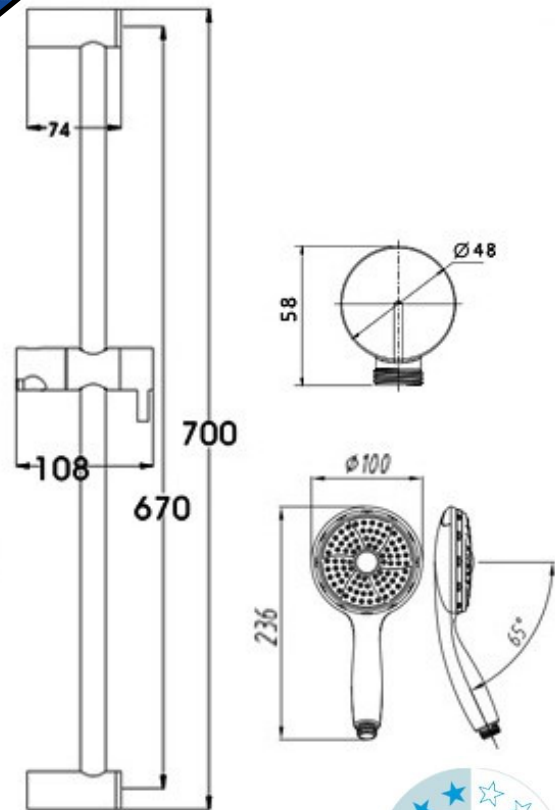

GUARANTEE

- All Alpine tapware come with
- 5 years on Tap body
- 2 years on cartridge
- 1 year on chrome finish
- 3 months on O-rings and Washers

Dimensions and set-outs are correct at the time of publication, however the manufacturer/ distributor takes no responsibility for printing errors.

The manufacturer/distributor reserves the right to vary specifications or delete models from their range without prior notification.