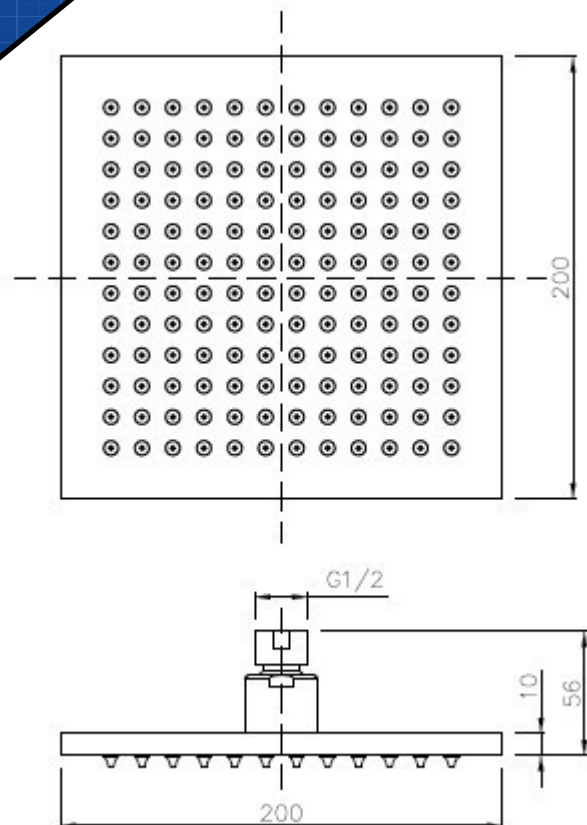

GUARANTEE

- All Alpine tapware come with
- 5 years on Tap body
- 2 years on cartridge
- 1 year on satin black finish
- 3 months on O-rings and Washers

Dimensions and set-outs are correct at the time of publication, however the manufacturer/ distributor takes no responsibility for printing errors.

The manufacturer/distributor reserves the right to vary specifications or delete models from their range without prior notification.