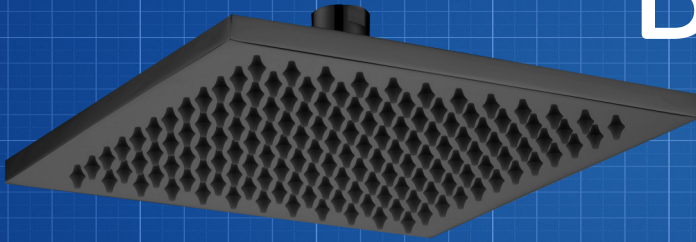

H0080B

Black Cube

Shower Head

FEATURES & BENEFITS

- Durable Satin Black finish
- Designed for easy installation
- Solid Brass construction for long life
- Ergonomic, easy grip solid lever handle

COLOUR

- Satin Black Finish

MANUFACTURING MATERIALS

- Solid Brass Construction

GUARANTEE

- All Alpine tapware come with
- 5 years on Tap body
- 2 years on cartridge
- 1 year on satin black finish
- 3 months on O-rings and Washers

Dimensions and set-outs are correct at the time of publication, however the manufacturer/ distributor takes no responsibility for printing errors.